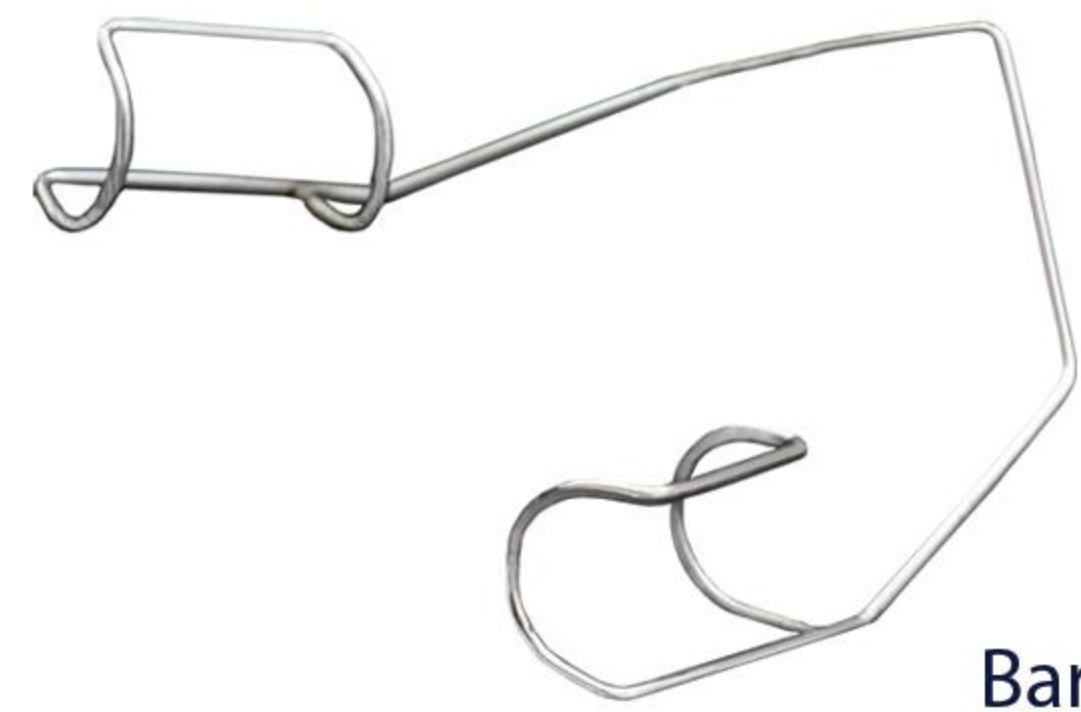

BINA[®] INSTRUMENTS

LID SPECULUM

WWW.BINASAZ.COM

Barraquer Wire Speculum
Fenestrated
B#60-104 L 14 mm Adult
B#60-104 M 10 mm Child
B#60-104 S 5 mm Infant

Barraquer Wire Speculum
Fenestrated, Open Blades
B#60-103 5mm Infant
B#60-103 P 3mm Premature

Liberman Speculum
Solid Blades
B#60-320 13.5 mm Adult
B#60-320 S 5 mm Infant

Liberman Open Wire Blades
B#60-300 15 mm Adult
B#60-300 S 10 mm Child

Barraquer Wire Speculum
B#60-105 L 14 mm Adult
B#60-105 M 10 mm Child
B#60-105 S 5 mm Infant

Sauer Speculum
B#60-50 8 mm Blades